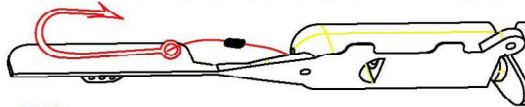

gr. 25
mm 140

(S)

montaggio per spinning (S) e traina (T) con V fino a 5 knt
assembly for spinning and trolling up to V= 5 knt

(T)

(T)

min. mt 2 a 5
feet 7' up to 16'

min. mt 0,7 a 3
feet 2' up to 10'

mm 0.35 min